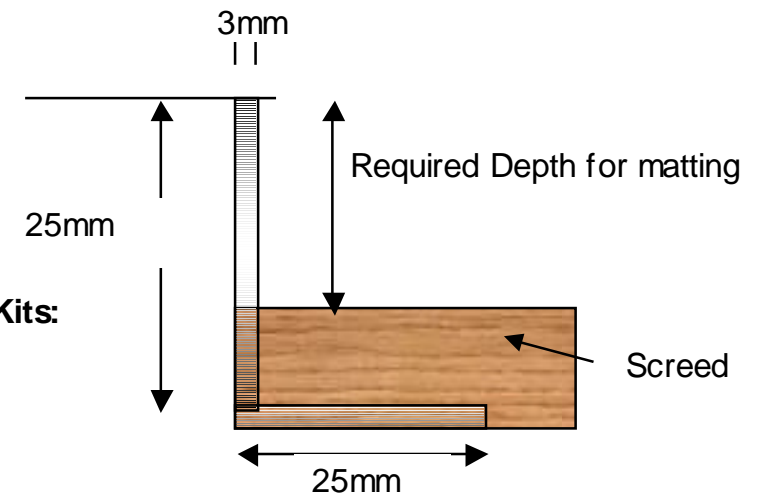

ALUMINIUM MATWELL FRAME KITS

Syncros offer a range of Matwell Frame Kits usually available within 48 hours due to the large stock held at our Kempston warehouse.

Most entrances areas have a **matwell** and **frame** consisting of an **aluminium frame** fixed into the concrete sub floor. Syncros can supply the bespoke matwell frame kit ready for installation prior to the matting being installed.

Simply call the Syncros team for more information and advice on the Matwell Frame product range.

Ready to Assemble Kits:

25 x 25 x 3mm

38 x 38 x 6mm

50 x 50 x 6mm

Mitre angles

With or without Corner kits