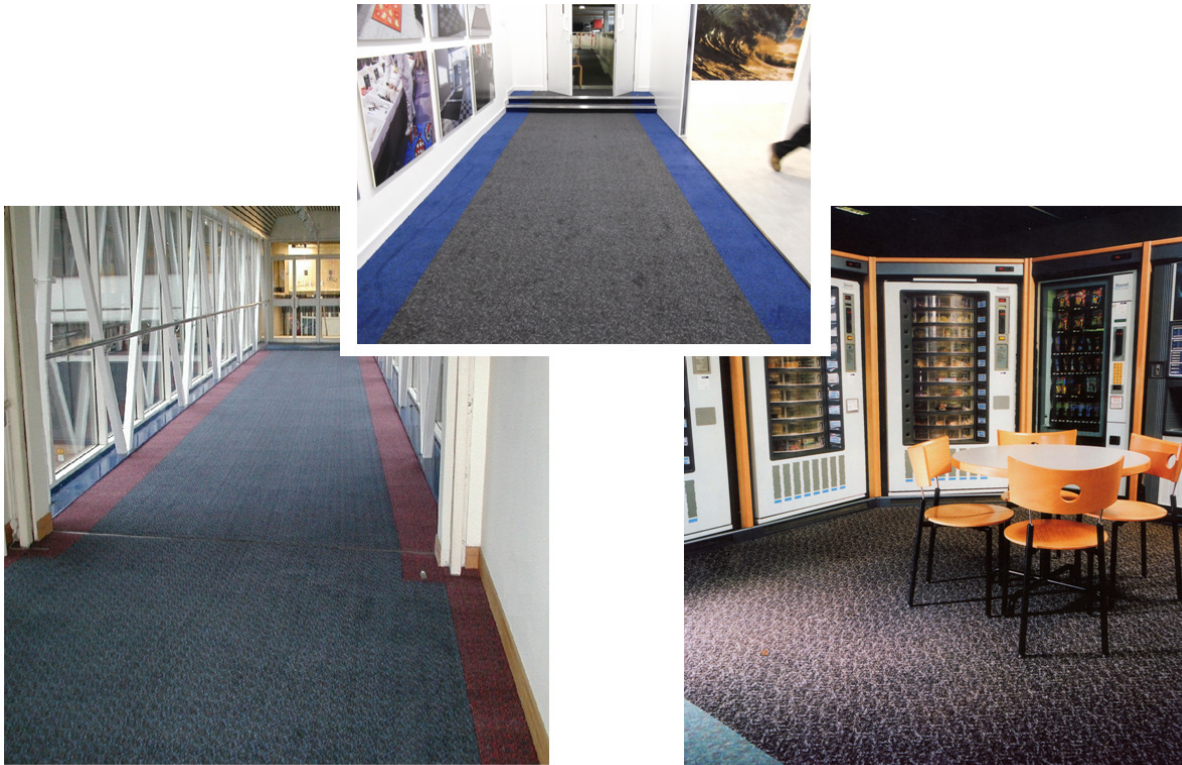

Milliken Obex[®] Atrium Plus[™]

Secondary Barrier Carpeting Matting

Milliken Obex Atrium Plus is a premium secondary carpet matting designed for high traffic applications available in 8 colour ways to match the Milliken Obex Forma primary entrance matting systems.

Technical Specification:

Anti-static polyamide with mono & multi filaments
Everwear impervious PVC backing
2m wide roll width x 25m long (10mm thick)
(2cm border either side giving 1.96m working dimension)
Available as a loose laid mat with borders and in Cut lengths
Suitable for intense traffic areas (reception & circulation areas)
Excellent scraping & moisture retention properties
5 year wear guarantee
Colour co-ordinates with Obex Forma 11 & 16