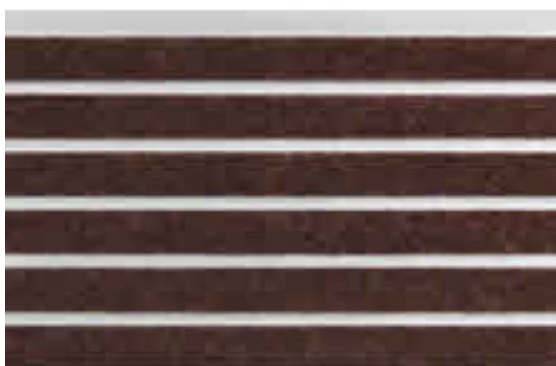

### Grime - Interclean

Grime Interclean is a heavy-duty high twist nylon piled clean zone barrier carpeting / aluminium entrance matting. Available in 14 colour options.

13mm Gauge

### Grime - Trapper

Grime Trapper is a multi-directional diamond ribbed polypropylene barrier carpeting / aluminium entrance matting. Available in 16 colour options

16mm Gauge

### Grime - Warcord

Grime Warcord is a prestige micro-ribbed high performance polypropylene / aluminium entrance matting. Available in 11 colour options

12.5mm Gauge