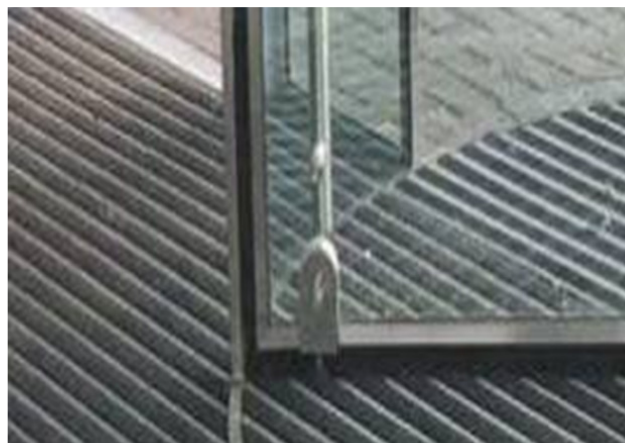

# Nuway Grid

**100%**  
**Recycled Extruded Aluminium**

**Nuway Grid** Entrance Matting System is a single sided primary rigid aluminum entrance matting that is attractive, tough and versatile. Every **Nuway Grid** mat features **100% recycled**, extruded aluminum interlocking carrier sections for durability, with infill strips joined together by rubber double connecting strips.

### Considerations

As with all aluminium matting systems of this type, in very brightly lit areas, the strong contrast between a light aluminium scraper bar and a dark wiper strip can sometimes create a strobe effect which should be avoided. To prevent disorientating pedestrians affected by this type of visual disturbance, consider using a less contrasting insert.

## Nuway Grid

**100%**  
**Recycled Extruded Aluminium**

The aluminium sections have a low-luster anodised finish to comply fully with DDA requirements. Nuway Grid Entrance Matting is constructed to spread heavy loads & to offer long lasting effective performance in demanding locations.