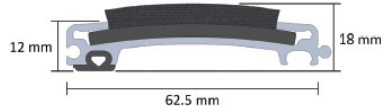

# Nuway Grid

**100%**  
**Recycled Extruded Aluminium**

**Nuway Grid** Entrance Matting System is a single sided primary rigid aluminum entrance matting that is attractive, tough and versatile. Every **Nuway Grid** mat features **100% recycled**, extruded aluminum interlocking carrier sections for durability, with infill strips joined together by rubber double connecting strips.

### Nuway grid 12mm

Nuway grid 12mm with rubber insert

Nuway grid 12mm with textile insert

### Nuway grid 17mm

Nuway grid 17mm with rubber insert

Nuway grid 17mm with textile insert