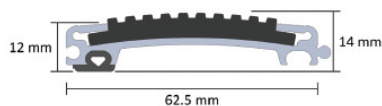

# Nuway Grid

**100%**  
**Recycled Extruded Aluminium**

**Nuway Grid** Entrance Matting System is a single sided primary rigid aluminum entrance matting that is attractive, tough and versatile. Every **Nuway Grid** mat features **100% recycled**, extruded aluminum interlocking carrier sections for durability, with infill strips joined together by rubber double connecting strips.

### Nuway grid 12mm

Nuway grid 12mm with rubber insert

Nuway grid 12mm with textile insert

### Nuway grid 17mm

Nuway grid 17mm with rubber insert

Nuway grid 17mm with textile insert