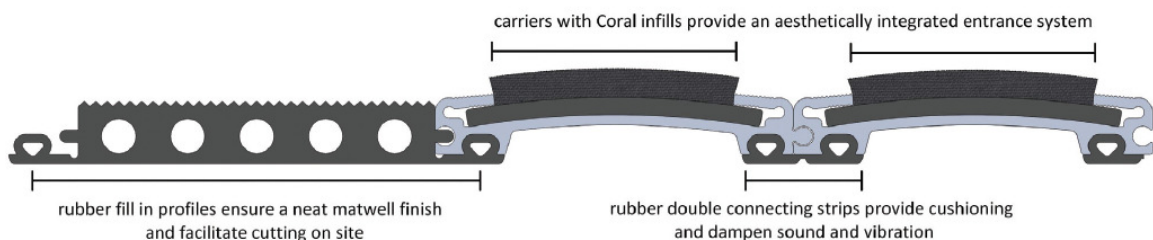

### Nuway grid 12mm

Nuway grid 12mm with rubber insert

Nuway grid 12mm with textile insert

### Nuway grid 17mm

Nuway grid 17mm with rubber insert

Nuway grid 17mm with textile insert

### Considerations

As with all aluminium matting systems of this type, in very brightly lit areas, the strong contrast between a light aluminium scraper bar and a dark wiper strip can sometimes create a strobe effect which should be avoided. To prevent disorientating pedestrians affected by this type of visual disturbance, consider using a less contrasting insert.

## Nuway Grid

**100%**  
**Recycled Extruded Aluminium**

The aluminium sections have a low-luster anodised finish to comply fully with DDA requirements. Nuway Grid Entrance Matting is constructed to spread heavy loads & to offer long lasting effective performance in demanding locations.