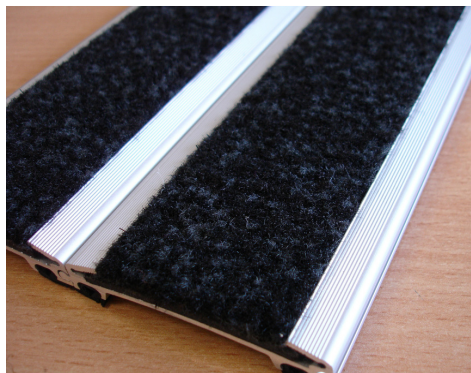

# Nuway Grid

**100%**  
**Recycled Extruded Aluminium**

**Nuway Grid** Entrance Matting System is a single sided primary rigid aluminum entrance matting that is attractive, tough and versatile. Every **Nuway Grid** mat features **100% recycled**, extruded aluminum interlocking carrier sections for durability, with infill strips joined together by rubber double connecting strips.

### Considerations

As with all aluminium matting systems of this type, in very brightly lit areas, the strong contrast between a light aluminium scraper bar and a dark wiper strip can sometimes create a strobe effect which should be avoided. To prevent disorientating pedestrians affected by this type of visual disturbance, consider using a less contrasting insert.

## Nuway Grid

**100%**  
**Recycled Extruded Aluminium**

The aluminium sections have a low-luster anodised finish to comply fully with DDA requirements. Nuway Grid Entrance Matting is constructed to spread heavy loads & to offer long lasting effective performance in demanding locations.

The carrier sections can be coupled with infill materials providing maximum design flexibility, allowing beautifully colour co-ordinated entrance areas to be created with primary & secondary matting products that are perfectly matched. These materials include strips of textile infill in 13 different colour ways drawn from the Coral classic, Brush Activ and Burford ranges. Other textile inserts from the Coral range are available to special order. Rubber inlays are also available, which allow grid mats to be used outside