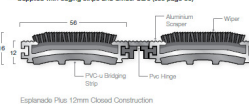

Profile Availability