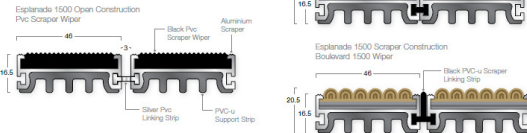

Profile Availability

Wiper Availability