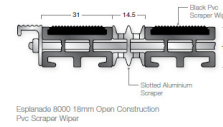

Profile Availability