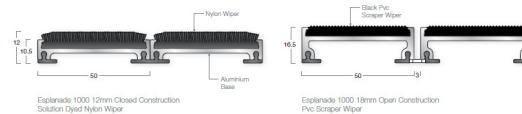

Gradus Esplanade Range

Profile Availability

Wiper Availability

Black PVC Scraper Wipers - Exterior use

Co-ordinates with
Boulevard 1500

Gradus Esplanade 1500 is a primary barrier mat available in either open, closed or scraper construction and is ideal for use in interior locations subject to heavy foot and medium wheeled traffic, e.g. high street shops, schools and offices.

The mat comprises an aluminium base with rigid PVC-u support strips, which provide additional strength. Flexible pvc linking strips allow for minor undulations in the matwell and provide ease of handling. The aluminium scrapers are interspaced with 100% polypropylene wipers (in a choice of 4 colours) which provide an effective surface for the removal of dirt and moisture or a black pvc wiper for scraping off dirt.

Esplanade 1500 has been tested to ensure suitability for use and for slip-resistance using the HSL ramp test, achieving a low risk of slip

Profile Availability

Wiper Availability

Gradus Esplanade 1000 is a cost-effective primary barrier mat suitable for everyday use at entrances. Available in either open or closed construction and in two thicknesses (12mm or 18mm), Esplanade 1000 is ideal for use in interior and exterior locations subject to medium foot and medium wheeled traffic e.g. high street shops, schools and offices.