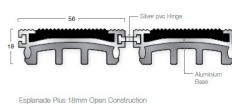

Profile Availability