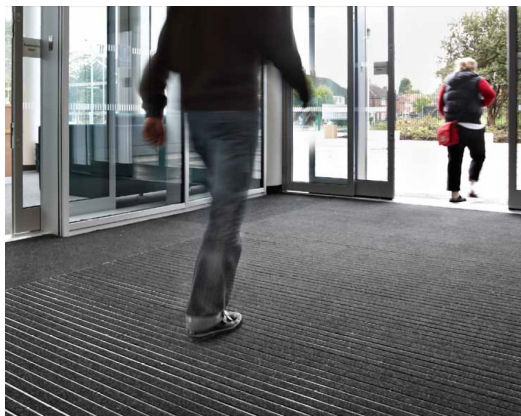

Profile Availability