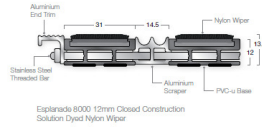

Profile Availability