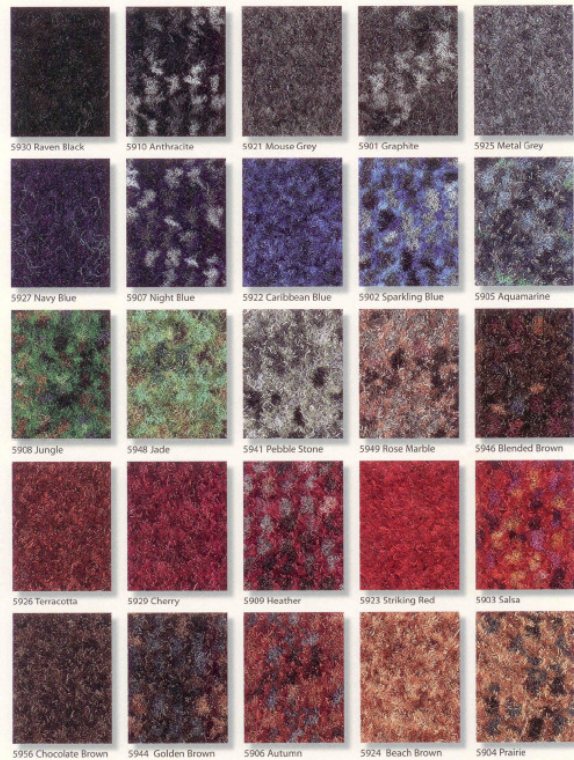

Coral | brush activ