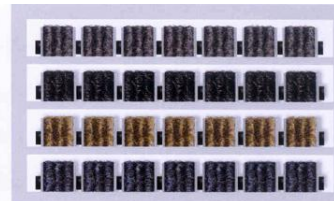

# EMCO Diplomat

10mm / 17mm / 22mm / 27mm  
Primary Entrance Matting for Matwell

EMCO Diplomat is a roll-able open aluminium grid system available in 10mm / 17mm / 22mm and 27mm gauges. EMCO Diplomat offers a variety of insert textiles and colour choices to accommodate even the most unusual interior designs. The Diplomat product allows easy cleaning as the matting can be rolled up and the dirt easily brushed out of the mat.

Standard colour

- No. 220, light grey
- No. 200, anthracite
- No. 420, beige
- No. 114, blue

Special colours\*

- No. 374, mauve
- No. 113, blue grey
- No. 445, brown
- No. 305, red
- No. 050, turquoise
- No. 100, royal blue
- No. 430, sand
- No. 112, grape