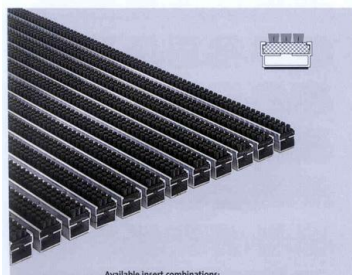

# EMCO Diplomat

10mm / 17mm / 22mm / 27mm  
Primary Entrance Matting for Matwell

EMCO Diplomat is a roll-able open aluminium grid system available in 10mm / 17mm / 22mm and 27mm gauges. EMCO Diplomat offers a variety of insert textiles and colour choices to accommodate even the most unusual interior designs. The Diplomat product allows easy cleaning as the matting can be rolled up and the dirt easily brushed out of the mat.