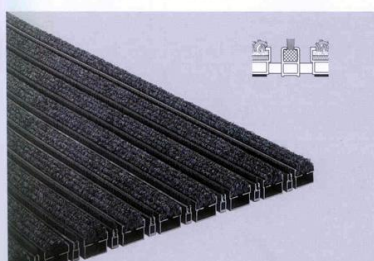

# EMCO Diplomat

10mm / 17mm / 22mm / 27mm  
Primary Entrance Matting for Matwell

EMCO Diplomat is a roll-able open aluminium grid system available in 10mm / 17mm / 22mm and 27mm gauges. EMCO Diplomat offers a variety of insert textiles and colour choices to accommodate even the most unusual interior designs. The Diplomat product allows easy cleaning as the matting can be rolled up and the dirt easily brushed out of the mat.

Standard colour

- No. 220, light grey
- No. 200, anthracite
- No. 420, beige
- No. 114, blue

Special colours\*

- No. 374, mauve
- No. 113, blue grey
- No. 445, brown
- No. 305, red
- No. 050, turquoise
- No. 100, royal blue
- No. 430, sand
- No. 112, grape