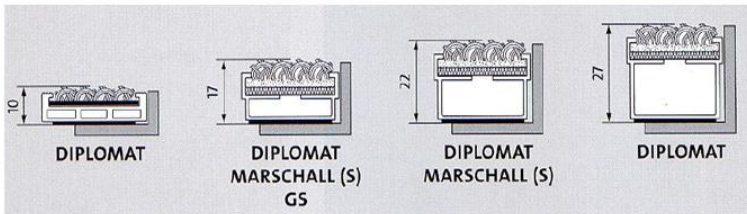

# EMCO Diplomat

10mm / 17mm / 22mm / 27mm  
Primary Entrance Matting for Matwell

EMCO Diplomat is a roll-able open aluminium grid system available in 10mm / 17mm / 22mm and 27mm gauges. EMCO Diplomat offers a variety of insert textiles and colour choices to accommodate even the most unusual interior designs. The Diplomat product allows easy cleaning as the matting can be rolled up and the dirt easily brushed out of the mat.

Standard colour

- No. 220, light grey
- No. 200, anthracite
- No. 420, beige
- No. 114, blue

Special colours\*

- No. 374, mauve
- No. 113, blue grey
- No. 445, brown
- No. 305, red
- No. 050, turquoise
- No. 100, royal blue
- No. 430, sand
- No. 112, grape