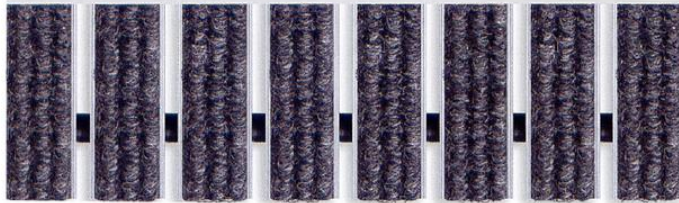

# EMCO Diplomat

10mm / 17mm / 22mm / 27mm  
Primary Entrance Matting for Matwell

EMCO Diplomat is a roll-able open aluminium grid system available in 10mm / 17mm / 22mm and 27mm gauges. EMCO Diplomat offers a variety of insert textiles and colour choices to accommodate even the most unusual interior designs. The Diplomat product allows easy cleaning as the matting can be rolled up and the dirt easily brushed out of the mat.

Standard colour

- No. 220, light grey
- No. 200, anthracite
- No. 420, beige
- No. 114, blue

Special colours\*

- No. 374, mauve
- No. 113, blue grey
- No. 445, brown
- No. 305, red
- No. 050, turquoise
- No. 100, royal blue
- No. 430, sand
- No. 112, grape