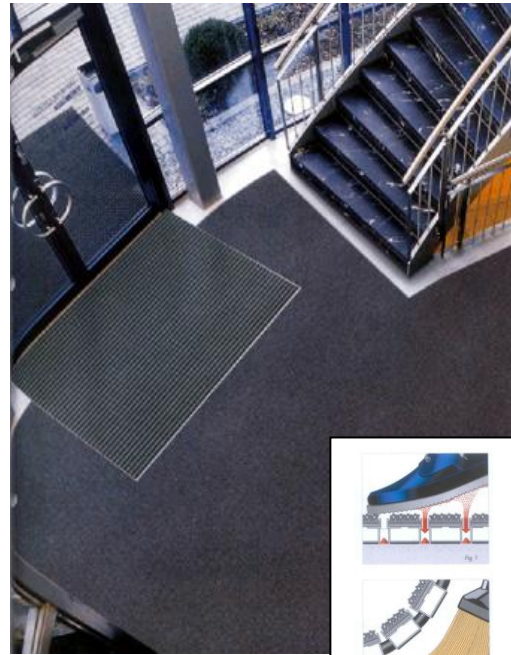

# EMCO Diplomat

10mm / 17mm / 22mm / 27mm  
Primary Entrance Matting for Matwell

EMCO Diplomat is a roll-able open aluminium grid system available in 10mm / 17mm / 22mm and 27mm gauges. EMCO Diplomat offers a variety of insert textiles and colour choices to accommodate even the most unusual interior designs. The Diplomat product allows easy cleaning as the matting can be rolled up and the dirt easily brushed out of the mat.