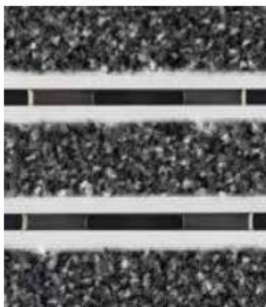

Nuway Connect

COMBINE MULTIPLE INSERTS TO SUIT YOUR NEEDS

Nuway Connect is the **only product within our Nuway collection** where you can **combine and alternate multiple inserts**.

For example, if an entrance was prone to both increased dirt and moisture, combining Ultragrip rubber and Bristle inserts would remove dirt and absorb moisture, whilst providing an enhanced underfoot comfort.

If you would like to combine multiple inserts in your Nuway Connect order, please specify this at the ordering stage.

Coral Classic

- For picking up moisture and fine dirt
- For interior use only (colours are shown above)

4-row bristle

- For removal of coarse dirt
- Can be used internally
- Suitable for exterior use when alternated with Ultragrip Rubber (see next stage)

Ultragrip rubber

- Ideal for multi-directional entrances
- Proven low slip risk
- Fire rating of B_{fl}s1
- For exterior and interior use

NUWAY CONNECT IS AVAILABLE IN THE FOLLOWING CONSTRUCTIONS:

Open construction:

- ✓ Ideal for entrances which are susceptible to increased moisture
- ✓ Dirt and moisture will fall through to the matwell below and the mat can be removed for cleaning of both the mat and matwell intermittently