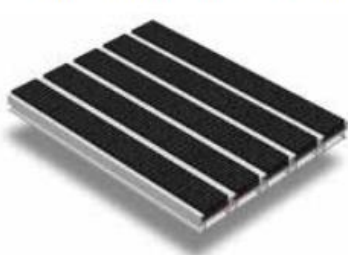

### Coral Classic: The ultimate moisture absorber

4701 | anthracite

4730 | raven black

4763 | ruby red

4764 | taupe

4750 | warm black

4701 | anthracite

**Ultragrip rubber:** Offers improved underfoot comfort and moisture removal

**Bristle:** For removal of coarse dirt

**PLEASE NOTE:** Ultragrip rubber and Bristle can be used both internally and externally, depending on customer preference however, Coral Classic inserts are intended for internal use only.