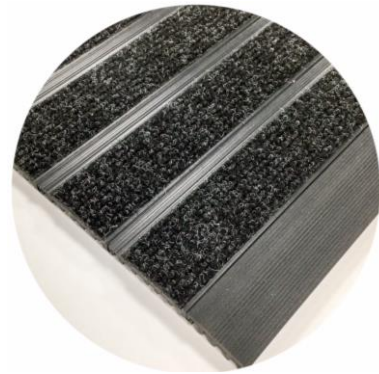

Gradus Access Click – Mat in a Box

Gradus Access Click (Mat-in-a box)

Entrance Matting made easy - straight from the box, quick & easy to install

✓ Quick & Easy to install

- Quick on-site assembly
- Easy to install as laminate flooring
- Easy cut & trim on-site
- For use in matwells or surface mounted

✓ Ideal for use in many applications

- Offices, schools, high street etc.
- Suitable for trolley traffic
- Heel Safe
- Ideal for use where electronic tagging systems operate

✓ Available from Stock Now

- Same day collection or next day delivery options
- Call 01234 314314
- E-mail: sales@syncros.co.uk
- 5 Year Warranty

Gradus Access Click – Mat in a Box

Reference: Access Click Primary Barrier Matting

Module: PVC-u base incorporating carpet wipers

Construction: Closed

Wiper material: Loop pile - 100% Polypropylene

Total height (including carpet pile): 12mm

PVC-u base height: 10mm

PVC-u base colour: Black

Gradus Access Click is a modular primary barrier mat available in closed construction. It is ideal for use in interior locations subject to medium foot and wheeled traffic e.g. high street shops, schools and offices. The mat is supplied in 2m modules that click together and can be easily cut on site offering quick and easy installation with minimum wastage. Comprising a rigid PVC-u base and polypropylene wipers, the mat is available in three colours, and provides an effective surface for the removal of dirt and moisture.