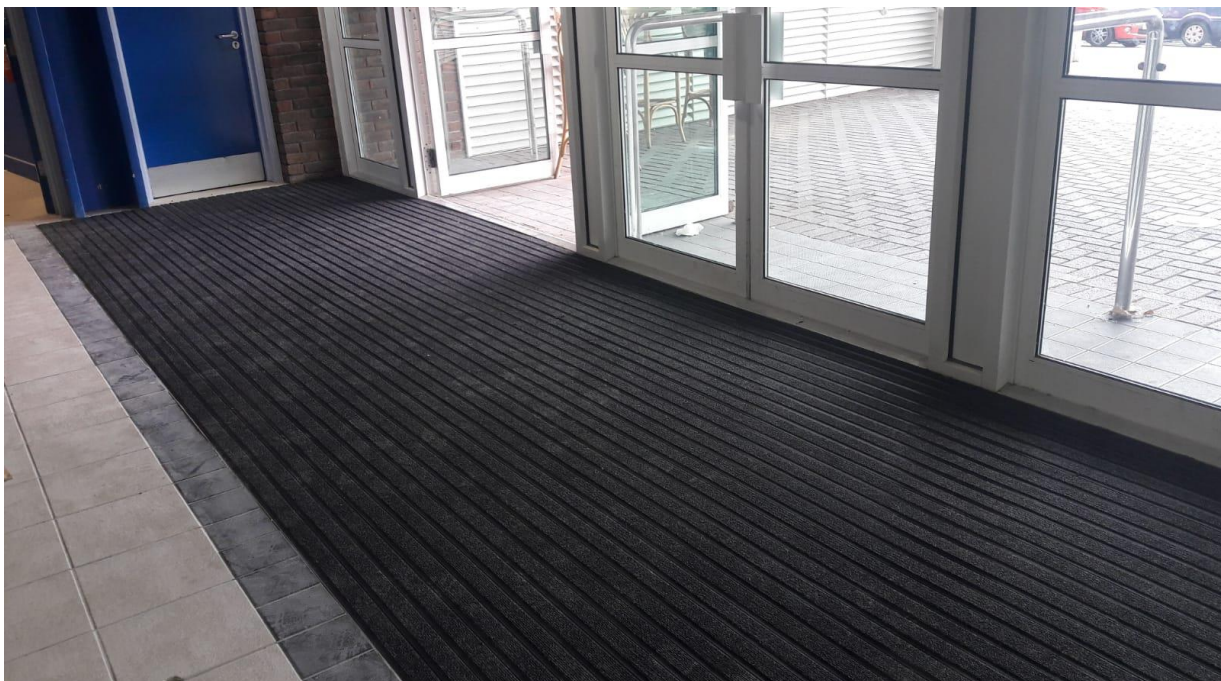

Gradus Access Click – Mat in a Box

Gradus Access Click (Mat-in-a box)

Entrance Matting made easy - straight from the box, quick & easy to install

✓ Quick & Easy to install

- Quick on-site assembly
- Easy to install as laminate flooring
- Easy cut & trim on-site
- For use in matwells or surface mounted

✓ Ideal for use in many applications

- Offices, schools, high street etc.
- Suitable for trolley traffic
- Heel Safe
- Ideal for use where electronic tagging systems operate

✓ Available from Stock Now

- Same day collection or next day delivery options
- Call 01234 314314
- E-mail: sales@syncros.co.uk
- 5 Year Warranty

Gradus Access Click – Mat in a Box

Reference: Access Click Primary Barrier Matting

Module: PVC-u base incorporating carpet wipers

Construction: Closed

Wiper material: Loop pile - 100% Polypropylene

Total height (including carpet pile): 12mm

PVC-u base height: 10mm

PVC-u base colour: Black

Gradus Access Click is a modular primary barrier mat available in closed construction. It is ideal for use in interior locations subject to medium foot and wheeled traffic e.g. high street shops, schools and offices. The mat is supplied in 2m modules that click together and can be easily cut on site offering quick and easy installation with minimum wastage. Comprising a rigid PVC-u base and polypropylene wipers, the mat is available in three colours, and provides an effective surface for the removal of dirt and moisture.