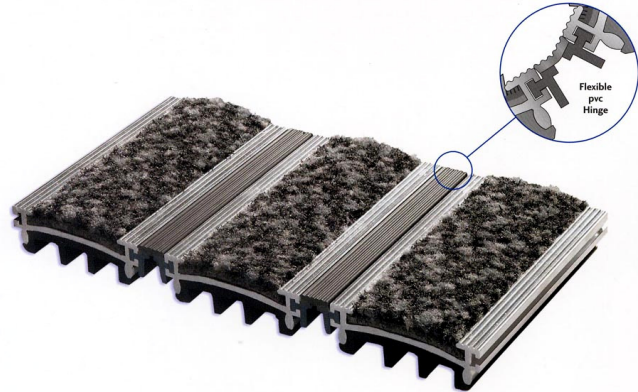

Gradus Esplanade Plus

Gradus Esplanade Plus

Thickness:	12mm or 18mm
Construction:	Open or Closed
Application:	Interior
Accessories	
Edging Strip:	EPES40
Divider Bar:	ADB018
Push-in Hinge:	ESPPIJH
Coordinates:	Boulevard 6000 Boulevard 5000HD PVC (outdoor)

profile availability

Esplanade Plus 12mm Closed Construction
Boulevard Wiper with pvc Hinges *Illustration not to size*

Esplanade Plus 18mm Open Construction
Pvc Scraper Wiper with pvc Hinges *Illustration not to size*

Gradus Esplanade 1500

Gradus Esplanade 1500

Thickness:	16.5mm (20.5mm total)
Construction:	Open or Closed
Application:	Interior
Accessories:	
Edging Strip:	ESP15ES40
Divider Bar:	ADB018
Coordinates:	Boulevard 1500

typical installation

Esplanade 1500 Open Construction, Recessed in a Matwell
Boulevard 1500 Wiper *Illustration not to size*