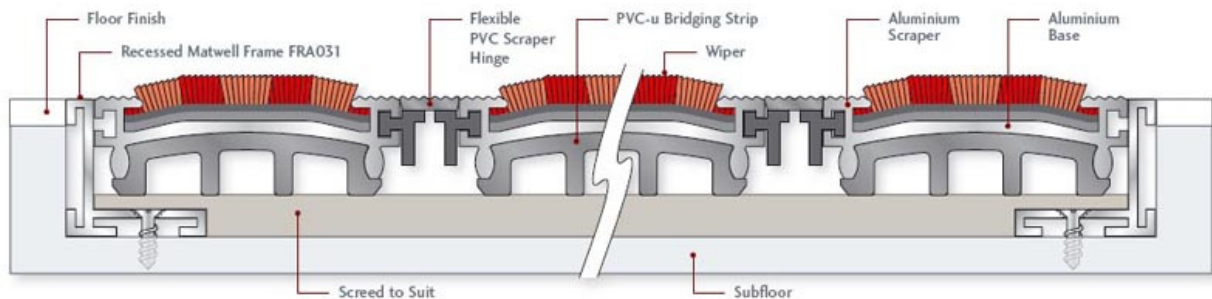

Gradus Esplanade Plus

Gradus Esplanade Plus

Thickness:	12mm or 18mm
Construction:	Open or Closed
Application:	Interior
Accessories	
Edging Strip:	EPES40
Divider Bar:	ADB018
Push-in Hinge:	ESPPIJH
Coordinates:	Boulevard 6000 Boulevard 5000HD PVC (outdoor)

profile availability

Esplanade Plus 12mm Closed Construction
Boulevard Wiper with pvc Hinges *Illustration not to size*

Esplanade Plus 18mm Open Construction
Pvc Scraper Wiper with pvc Hinges *Illustration not to size*

Gradus Esplanade 1500

Gradus Esplanade 1500

Thickness:	16.5mm (20.5mm total)
Construction:	Open or Closed
Application:	Interior
Accessories:	
Edging Strip:	ESP15ES40
Divider Bar:	ADB018
Coordinates:	Boulevard 1500